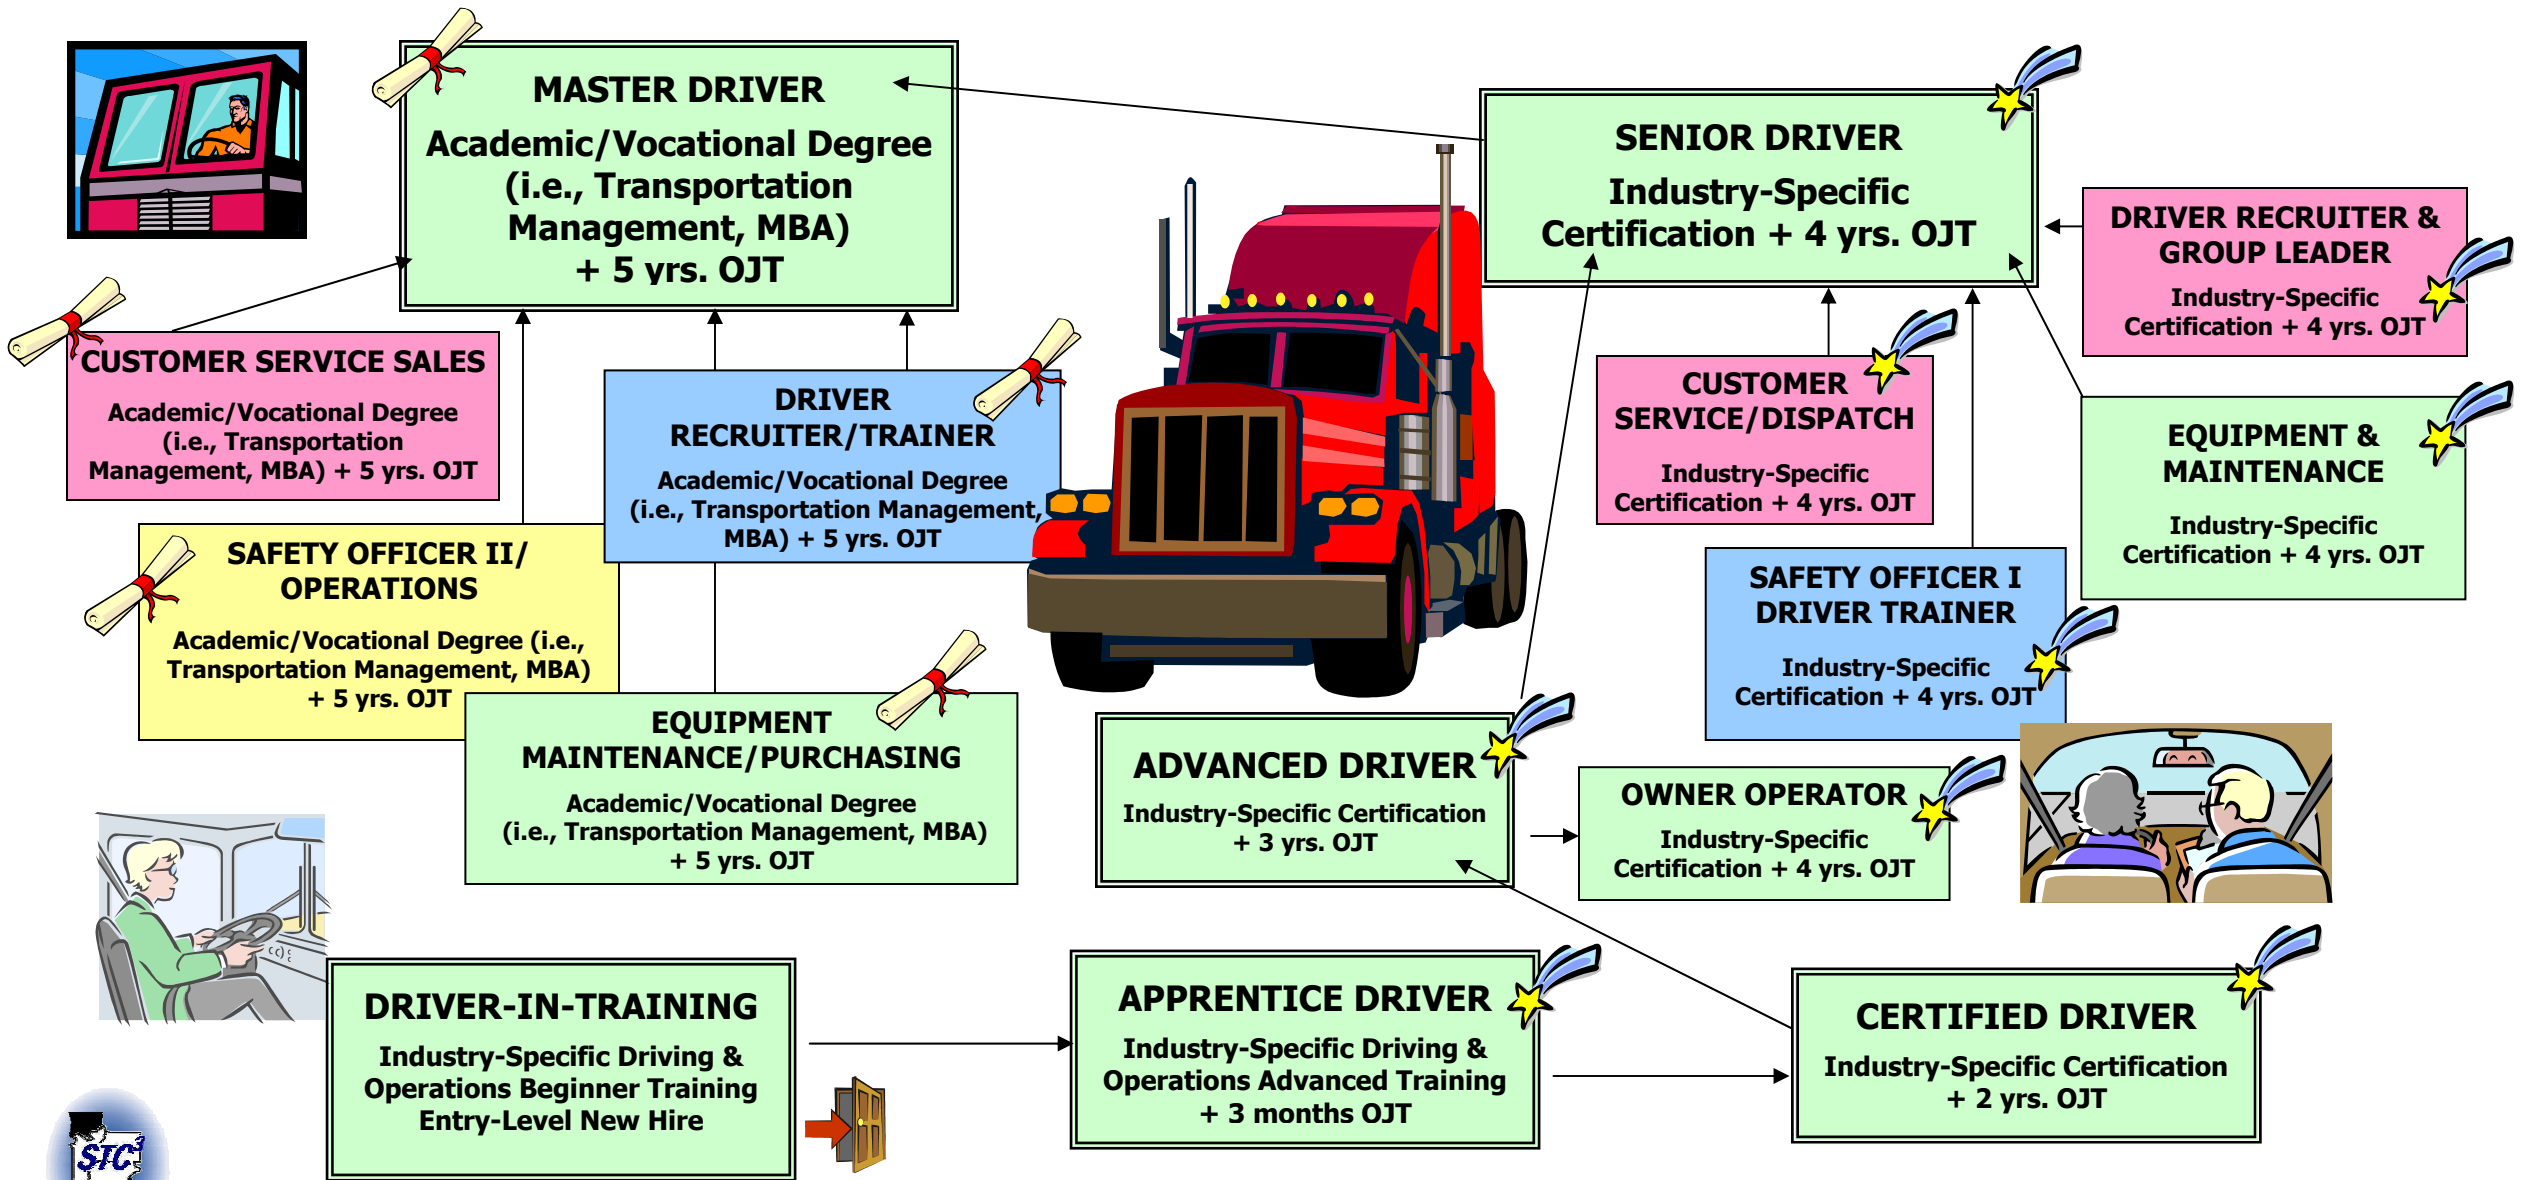

TRUCKING OCCUPATIONS MOBILITY PATHS

Career Interest Color Codes: **R I A S E C**

= Entry Level

= 4 or more years College/Univ. Degree

= Career/Technical Training/Certification beyond High School