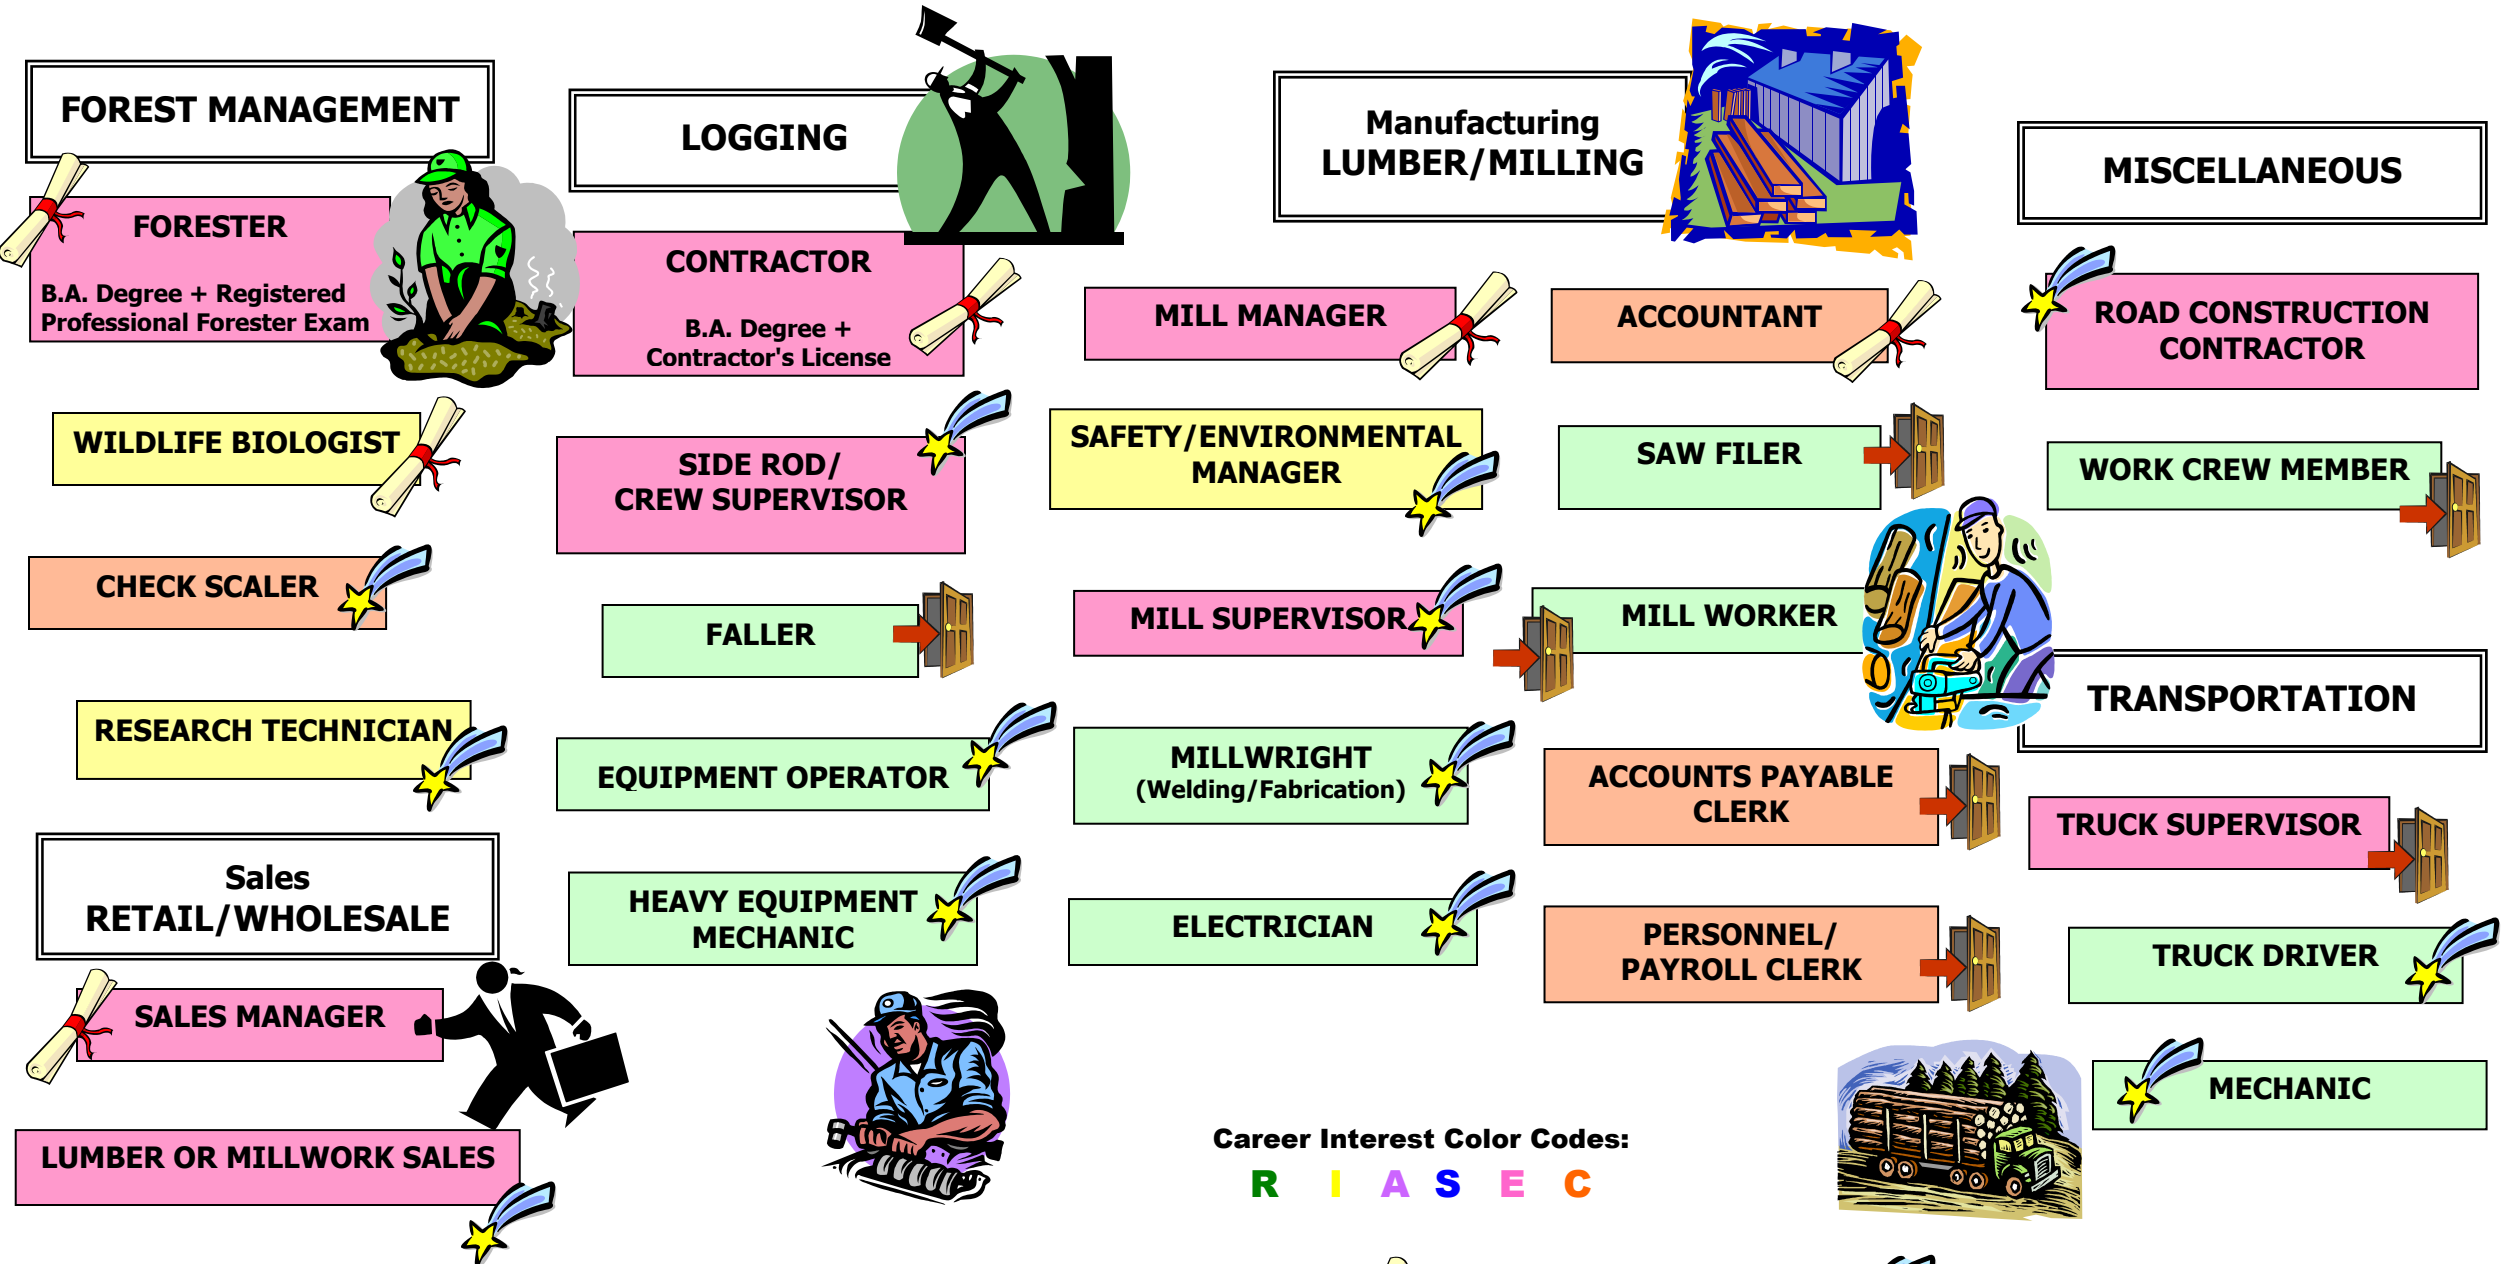

FOREST PRODUCTS INDUSTRY OCCUPATIONS MOBILITY PATHS

Career Interest Color Codes:
R I A S E C

= Entry Level

= 4 or more years College/Univ. Degree

= Career/Technical Training/ Certification beyond High School